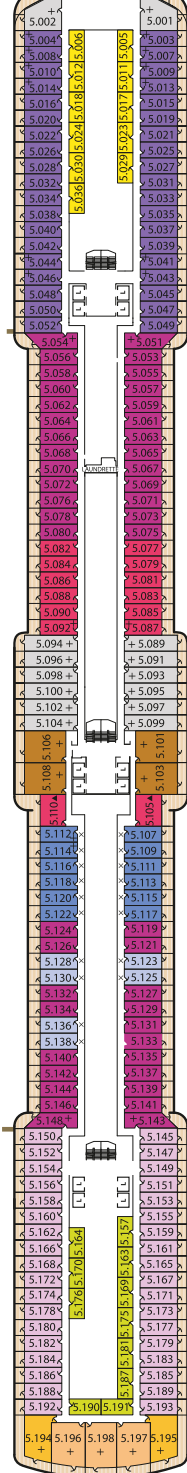

Forward

Midships

Aft