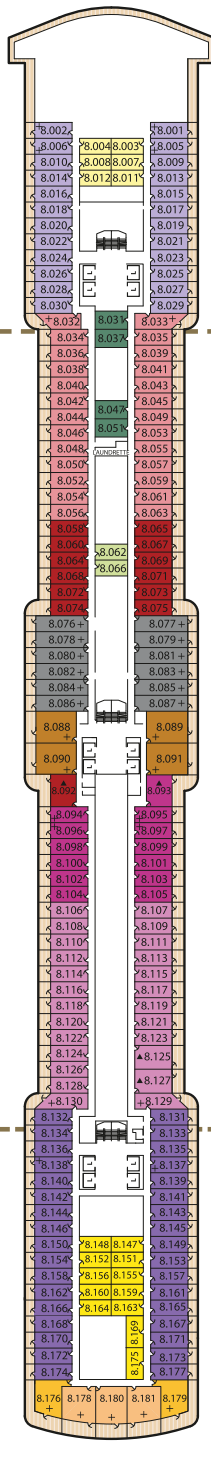

Forward

Midships

Aft