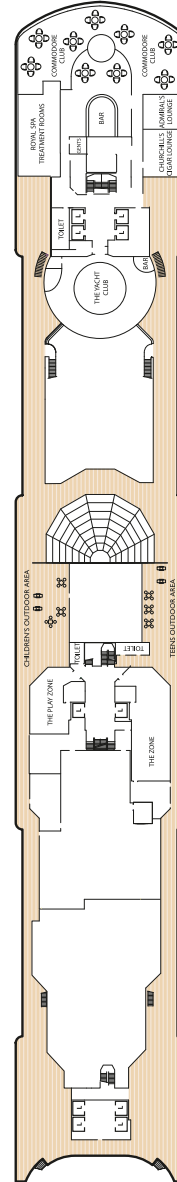

Stateroom category

Grand Suites

Aft High Decks 6,7 **Q1**

Master Suites

Midships High Deck 7 **Q2**

Penthouse

Midships High Decks 4,5,6,8 **Q3**

Midships High Deck 7 **Q4**

Queens Suites

Aft High Decks 4,5,8 **Q5**

Forward/Aft High Decks 4,5,7,8 **Q6**

Princess Suites

Midships High Decks 7,8 **P1**

Midships/Forward High Decks 4,5,6 **P2**

Club Balcony

Midships High Deck 8 **A1**

Midships High Deck 8 **A2**

Balcony

Midships High Decks 5,6,7 **BA**

Midships High Decks 5,6,7,8 **BB**

Midships High Decks 4,8 **BC**

Aft High Decks 5,6,7 **BD**

Forward/Aft High Decks 4,5,6,7,8 **BE**

Forward High Decks 4*,8 **BF**

Balcony (partially obstructed view)*

Midships High Deck 5 **CA**

Midships High Decks 4, 5 **CB**

Oceanview

Midships Low Deck 1 **EB**

Midships/Aft Low Deck 1 **EC**

Forward High Deck 6, Low Deck 1 **EF**

Oceanview (obstructed view)*

Midships High Deck 4 **FB**

Midships High Deck 4 **FC**

Deluxe Inside

Midships High Decks 6,8 **GA**

Midships Low Deck 1 **GB**

Midships Low Deck 1 **GC**

Standard Inside

Midships High Decks 7,8 **IA**

Aft High Decks 5,6,7 **ID**

Forward/Aft High Decks 4,5,6,8 **IE**

Forward High Decks 4,8 **IF**

Single

Oceanview Low Deck 2 **KC**

Inside Low Deck 2 **LC**

Key to symbols

- L Lift
- † Indicates 2 lower berths and 1 upper berth
- + Indicates 3rd berth is a single sofa bed
- † Indicates 3rd and 4th berth is a single sofa bed and one upper bed
- Staterooms have views obstructed by lifeboats
- × Views partially obstructed by lifeboat mechanism
- ▲ Wheelchair accessible
- Staterooms 7.001 & 7.002 shaded by Bridge Wings
- Staterooms 6.001 & 6.002 have forward facing ocean views
- Staterooms 4.001-4.042, Deck 4 Forward, have metal fronted balconies

Deck 12

Deck 11

Deck 10

Deck 9

Ship facts