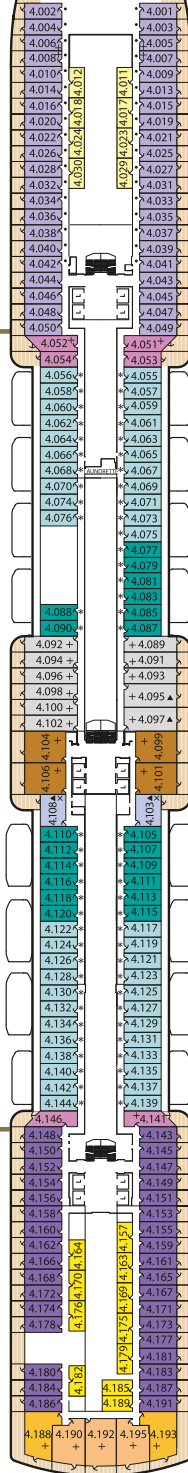

Forward

Midships

Aft