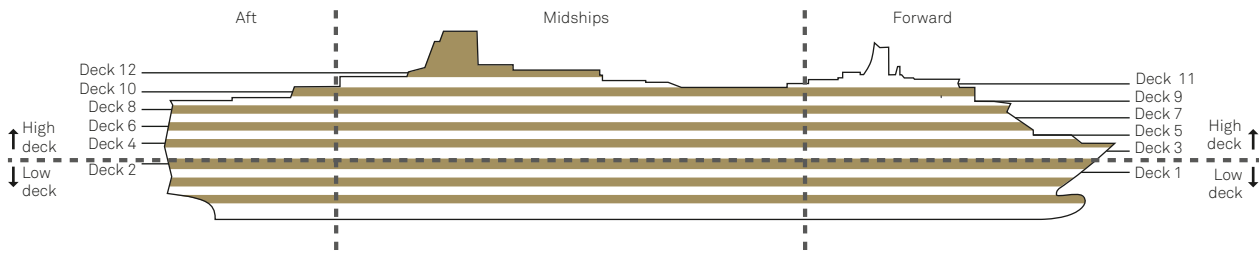

Midships High Deck 4 **FB**

Midships High Deck 4 **FC**

Deluxe Inside

Midships High Decks 6,8 **GA**

Midships Low Deck 1 **GB**

Midships Low Deck 1 **GC**

Standard Inside

Midships High Decks 7,8 **IA**

Aft High Decks 5,6,7 **ID**

Forward/Aft High Decks 4,5,6,8 **IE**

Forward High Decks 4,8 **IF**

Single

Oceanview Low Deck 2 **KC**

Inside Low Deck 2 **LC**

Key to symbols

- L Lift
- † Indicates 2 lower berths and 1 upper berth
- + Indicates 3rd berth is a single sofa bed
- † Indicates 3rd and 4th berth is a single sofa bed and one upper bed
- * Staterooms have views obstructed by lifeboats
- × Views partially obstructed by lifeboat mechanism
- ▲ Wheelchair accessible
- Staterooms 7.001 & 7.002 shaded by Bridge Wings
- ◆ Staterooms 6.001 & 6.002 have forward facing ocean views
- Staterooms 4.001-4.042, Deck 4 Forward, have metal fronted balconies

Deck 12

Deck 11

Deck 10

Deck 9

Ship facts

Entered Service:	2010	Passenger Capacity:	2,081
Refit:	May 2014	No of Crew:	1,005
Country of Registry:	Bermuda	Length:	964.5 feet
Service Speed:	21.7 knots	Width:	106 feet
Max Speed:	23.7 knots	Draft:	25.9 feet
Gross Tonnage:	90,900 GRT		

Deck 8 (High)

Deck 7 (High)

Deck 6 (High)

Deck 5 (High)

Deck 4 (High)

Forward

Midships

Aft