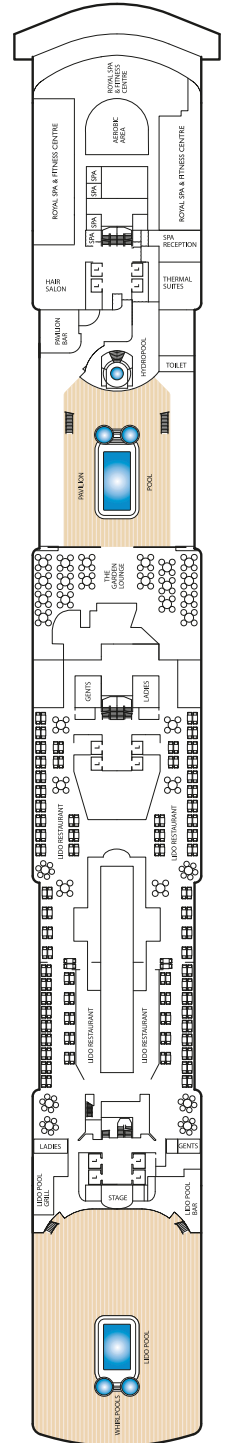

Deck 9

Ship facts

Entered Service:	2010	Passenger Capacity:	2,081
Refit:	May 2014	No of Crew:	1,005
Country of Registry:	Bermuda	Length:	964.5 feet
Service Speed:	21.7 knots	Width:	106 feet
Max Speed:	23.7 knots	Draft:	25.9 feet
Gross Tonnage:	90,900 GRT