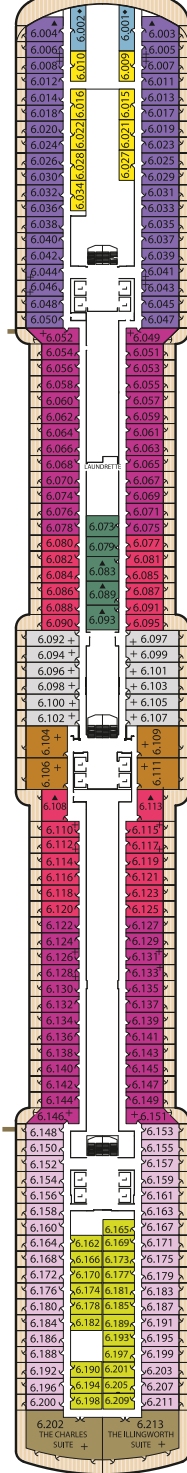

Forward

Midships

Aft