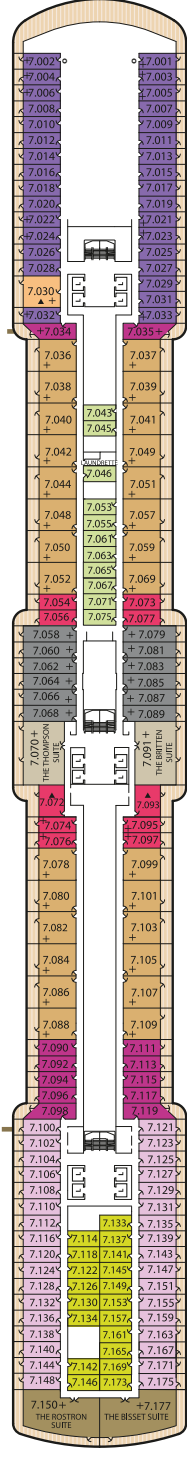

Forward

Midships

Aft