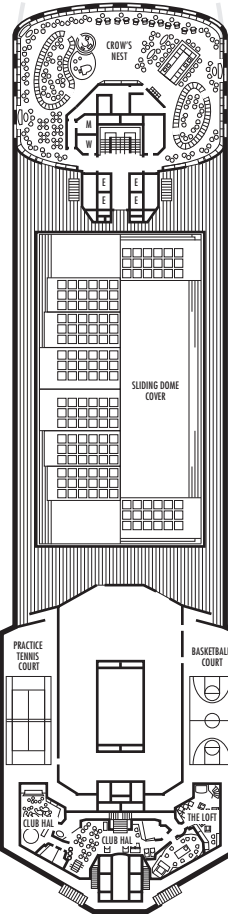

## DECK PLANS & STATEROOMS

The deck plans are color-coded by category of stateroom, and the category letter precedes the stateroom number in each room. All staterooms are equipped with flat-panel television, DVD player, telephone and multichannel music.

**Important Note:** Not all staterooms within each category have the same furniture configuration and/or facilities. Appropriate symbols within the rooms on the deck plans describe differences from the stateroom descriptions below.

**VERANDAH DECK**  
Staterooms 100–232  
156 ft. from bow to  
Staterooms 100, 101 & 102.

**NAVIGATION DECK**  
Staterooms 001–095  
205 ft. from bow to  
Staterooms 001 & 002.

**LIDO DECK**

**SPORTS DECK**