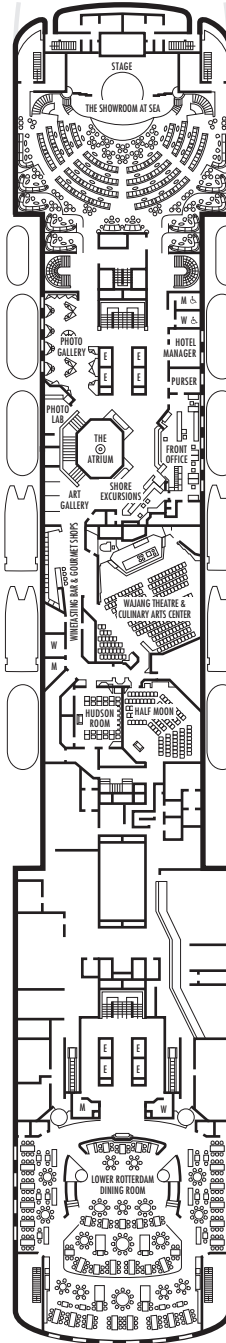

UPPER PROMENADE DECK

STATEROOM SYMBOL LEGEND

- Triple (2 lower beds, 1 sofa bed)
- Quad (2 lower beds, 1 sofa bed, 1 upper)
- △ Partial sea view
- × Fully obstructed view
- ⊕ Connecting rooms
- These staterooms have portholes instead of windows

- ★ Suites SA030, B200 & B202 and staterooms K500, G501, G502, C567, FF829 & FF831 are modified accessible, shower only with small step, step into bathroom, standard interior and exterior door size
- ♿ Staterooms CA331, CA333, EE390, EE397, G704, G706, G709 & G711 are wheelchair accessible, roll-in shower only, wheelchair-accessible doorways

SHIP SPECIFICATIONS & FACILITIES

- 1,350 Guests
- 57,092 Gross Tons
- 719 Feet Long
- Automatic Stabilizers
- 10 Guest Decks
- 8 Guest Elevators
- 4 Restaurants
- 2 Outdoor Swimming Pools (one with sliding glass roof)
- Spa & Salon
- Fitness Center
- Movie Theatre
- Duty-free Shops
- Internet Center
- Library
- Casino
- Suite Lounge
- Practice Tennis Court
- Basketball Court