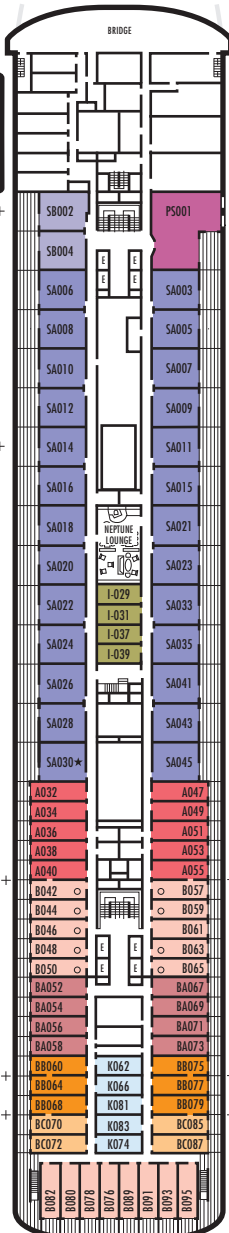

## DECK PLANS & STATEROOMS

The deck plans are color-coded by category of stateroom, and the category letter precedes the stateroom number in each room. All staterooms are equipped with flat-panel television, DVD player, telephone and multichannel music.

**Important Note:** Not all staterooms within each category have the same furniture configuration and/or facilities. Appropriate symbols within the rooms on the deck plans describe differences from the stateroom descriptions below.

**VERANDAH DECK**  
Staterooms 100–232  
156 ft. from bow to  
Staterooms 100, 101 & 102.

**NAVIGATION DECK**  
Staterooms 001–095  
205 ft. from bow to  
Staterooms 001 & 002.

**LIDO DECK**

**SPORTS DECK**

#### PS

**Pinnacle Suite:** Bedroom with 1 king-size bed, oversized whirlpool bath & shower, living room, dining room, dressing room, private verandah, pantry, 1 sofa bed for 2 persons, mini-bar, refrigerator, guest toilet, floor-to-ceiling windows.