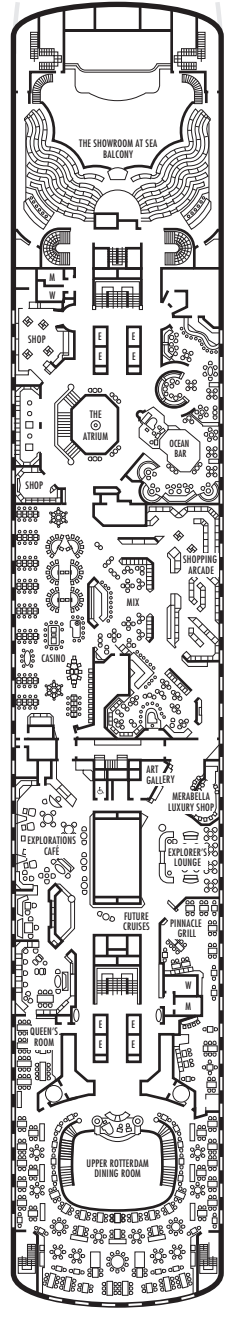

UPPER PROMENADE DECK

STATEROOM SYMBOL LEGEND

- Triple (2 lower beds, 1 sofa bed)
- Quad (2 lower beds, 1 sofa bed, 1 upper)
- △ Partial sea view
- × Fully obstructed view
- ⊕ Connecting rooms
- These staterooms have portholes instead of windows

- ★ Suites SA030, B200 & B202 and staterooms K500, G501, G502, C567, FF829 & FF831 are modified accessible, shower only with small step, step into bathroom, standard interior and exterior door size
- ♿ Staterooms CA331, CA333, EE390, EE397, G704, G706, G709 & G711 are wheelchair accessible, roll-in shower only, wheelchair-accessible doorways

SHIP SPECIFICATIONS & FACILITIES

- 1,350 Guests
- 57,092 Gross Tons
- 719 Feet Long
- Automatic Stabilizers
- 10 Guest Decks
- 8 Guest Elevators
- 4 Restaurants
- 2 Outdoor Swimming Pools (one with sliding glass roof)
- Spa & Salon
- Fitness Center
- Movie Theatre
- Duty-free Shops
- Internet Center
- Library
- Casino
- Suite Lounge
- Practice Tennis Court
- Basketball Court