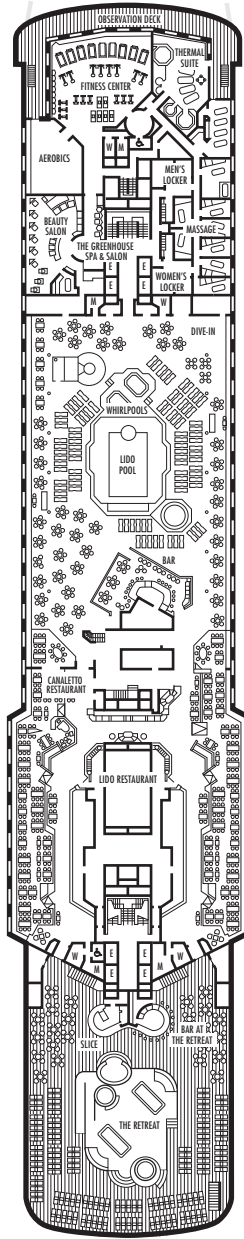

## DECK PLANS & STATEROOMS

The deck plans are color-coded by category of stateroom, and the category letter precedes the stateroom number in each room. All staterooms are equipped with flat-panel television, DVD player, telephone and multichannel music.

**Important Note:** Not all staterooms within each category have the same furniture configuration and/or facilities. Appropriate symbols within the rooms on the deck plans describe differences from the stateroom descriptions below.

**VERANDAH DECK**  
Staterooms 100–232  
156 ft. from bow to  
Staterooms 100, 101 & 102.

**NAVIGATION DECK**  
Staterooms 001–095  
205 ft. from bow to  
Staterooms 001 & 002.

**LIDO DECK**

**SPORTS DECK**

### VERANDAH SUITES