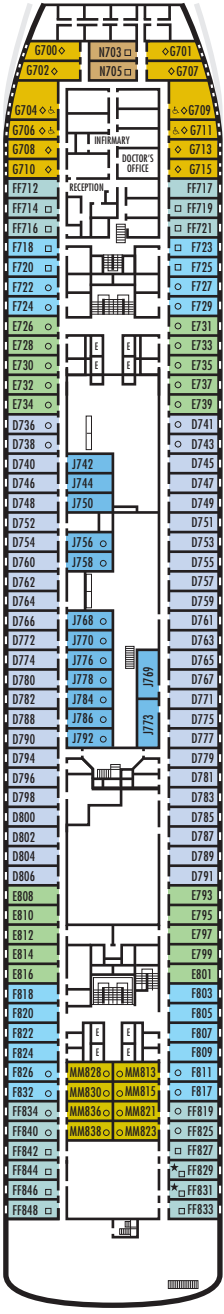

A DECK
Staterooms 700-848
106 ft. from bow to
Staterooms 700, 701 & 703.

43 ft. to stern from
Staterooms 833 & 848.