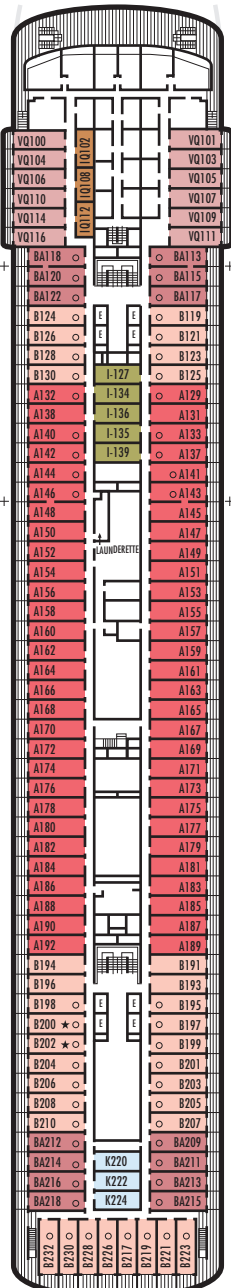

## DECK PLANS & STATEROOMS

The deck plans are color-coded by category of stateroom, and the category letter precedes the stateroom number in each room. All staterooms are equipped with flat-panel television, DVD player, telephone and multichannel music.

**Important Note:** Not all staterooms within each category have the same furniture configuration and/or facilities. Appropriate symbols within the rooms on the deck plans describe differences from the stateroom descriptions below.

**VERANDAH DECK**  
Staterooms 100–232  
156 ft. from bow to  
Staterooms 100, 101 & 102.

**NAVIGATION DECK**  
Staterooms 001–095  
205 ft. from bow to  
Staterooms 001 & 002.

**LIDO DECK**

**SPORTS DECK**

### VERANDAH SUITES