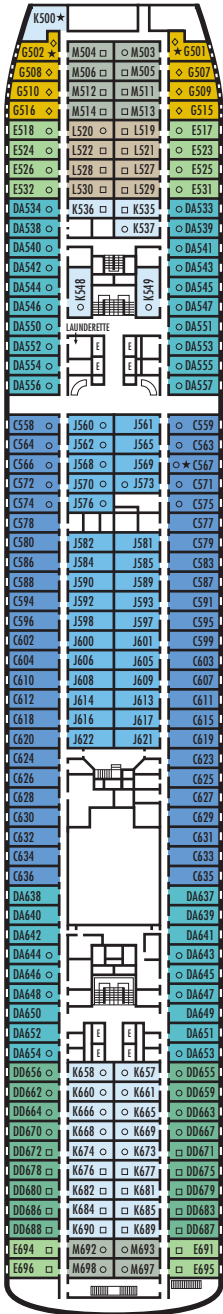

MAIN DECK
Staterooms 500-698
102 ft. from bow to
Stateroom 500.

22 ft. to stern from
Staterooms 695, 696, 697 & 698.