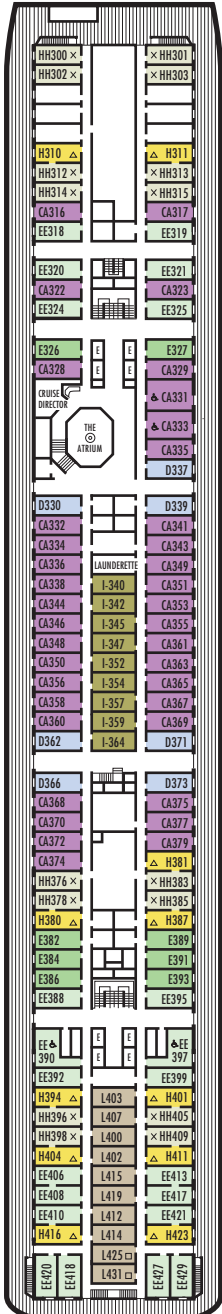

LOWER PROMENADE DECK
Staterooms 300-431
106 ft. from bow to
Staterooms 300 & 301.

13 ft. to stern from
Staterooms 418, 420, 427 & 429.