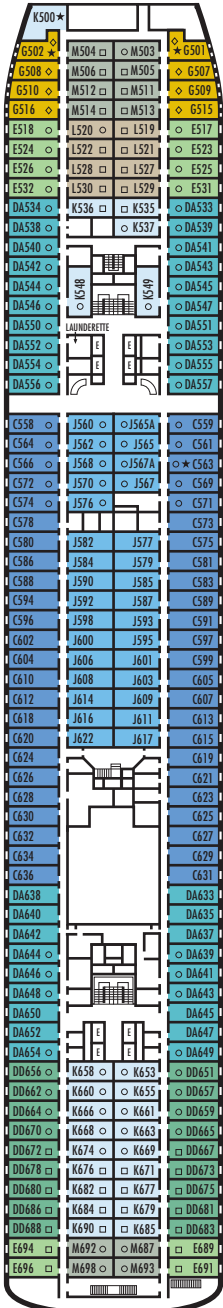

MAIN DECK

Staterooms 500–698
102 ft. from bow to
Stateroom 500.

22 ft. to stern from
Staterooms 691, 693, 696 & 698.