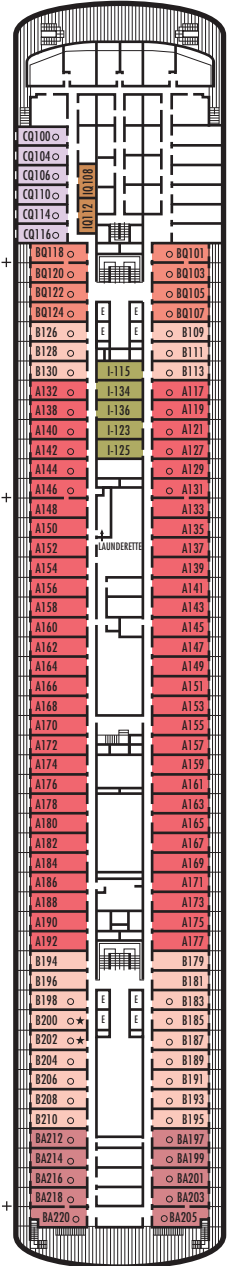

## DECK PLANS & STATEROOMS

The deck plans are color-coded by category of stateroom, and the category letter precedes the stateroom number in each room. All staterooms are equipped with flat-panel television, DVD player, telephone and multichannel music.

**Important Note:** Not all staterooms within each category have the same furniture configuration and/or facilities. Appropriate symbols within the rooms on the deck plans describe differences from the stateroom descriptions below.

#### IQ I J K L

### VERANDAH DECK

Staterooms 100–220  
156 ft. from bow to Stateroom 100.

30 ft. to stern from Staterooms 205 & 220.