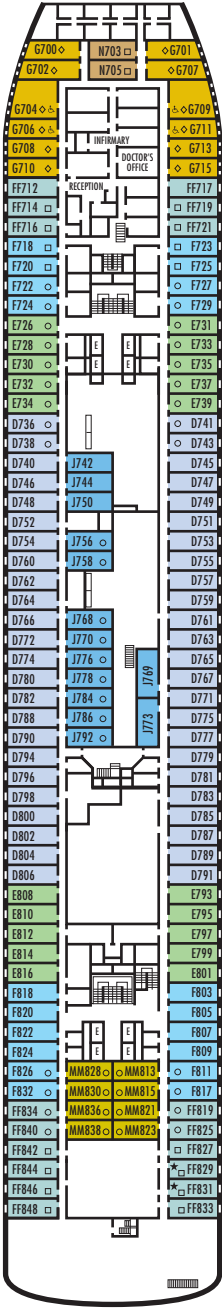

A DECK

Staterooms 700–848
106 ft. from bow to
Staterooms 700, 701 & 703.

43 ft. to stern from
Staterooms 833 & 848.