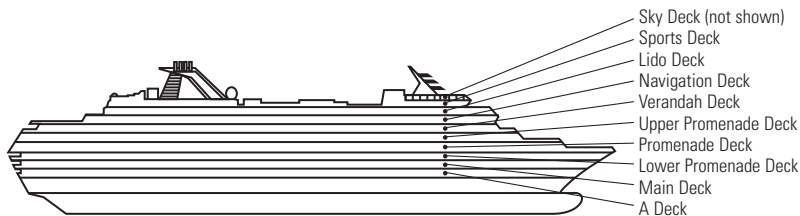

SPORTS DECK