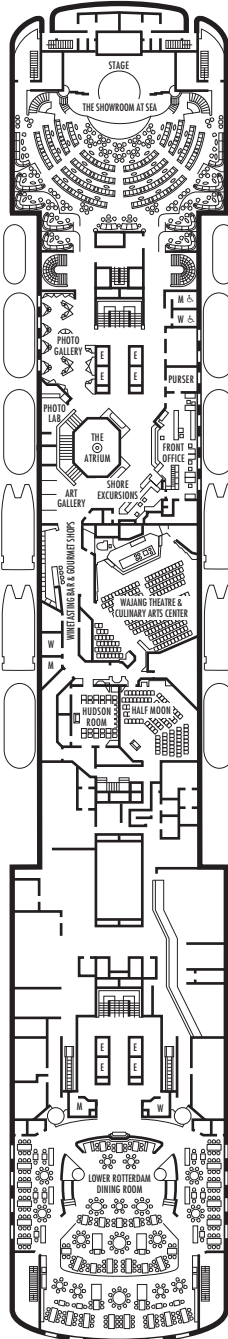

PROMENADE DECK