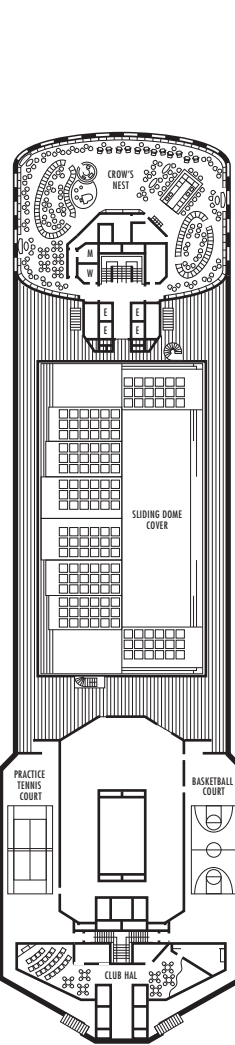

SPORTS DECK