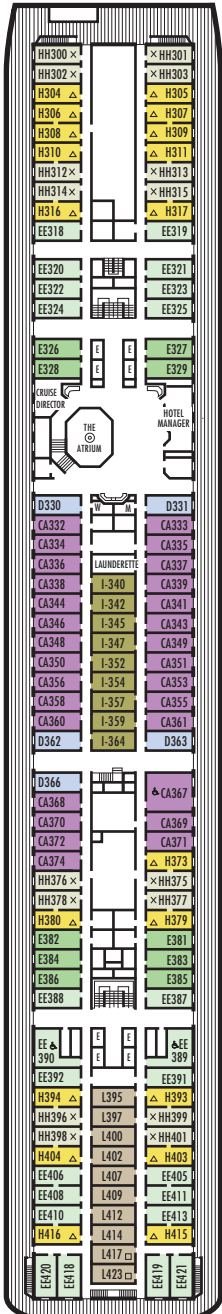

LOWER PROMENADE DECK

Staterooms 300–423
106 ft. from bow to
Staterooms 300 & 301.

13 ft. to stern from
Staterooms 418, 419, 420 & 421.