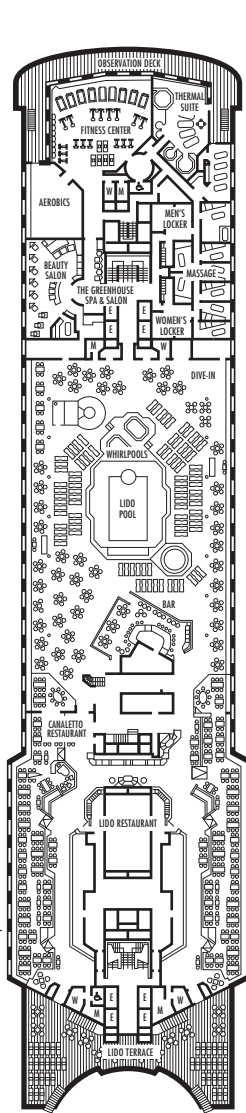

MS MAASDAM

DECK PLANS & STATEROOMS

The deck plans are color-coded by category of stateroom, and the category letter precedes the stateroom number in each room. All staterooms are equipped with flat-panel television, DVD player, telephone and multichannel music.

Important Note: Not all staterooms within each category have the same furniture configuration and/or facilities. Appropriate symbols within the rooms on the deck plans describe differences from the stateroom descriptions below.

VERANDAH SUITES

PS

Pinnacle Suite: Bedroom with 1 king-size bed, oversized whirlpool bath & shower, living room, dining room, dressing room, private verandah, pantry, 1 sofa bed for 2 persons, mini-bar, refrigerator, guest toilet, floor-to-ceiling windows.

SA SB

Neptune Suites: 2 lower beds convertible to 1 king-size bed, whirlpool bath & shower, large sitting area, dressing room, private verandah, 1 sofa bed for 2 persons, mini-bar, refrigerator, floor-to-ceiling windows.

A B BA BB

BC

Vista Suites: 2 lower beds convertible to 1 queen-size bed, whirlpool bath & shower, sitting area, private verandah, mini-bar, refrigerator, floor-to-ceiling windows.

OCEAN-VIEW STATEROOMS

CA

Lanai: 2 lower beds convertible to 1 queen-size bed, bathtub & shower. Sliding glass doors lead onto the walk-around Lower Promenade Deck.

CQ C D DA DD

E EE F FF

Large: 2 lower beds convertible to 1 queen-size bed, bathtub & shower.

G H HH

Large: 2 lower beds convertible to 1 queen-size bed, bathtub & shower. All G-category staterooms have portholes. All H-category staterooms have partial sea views. All HH-category staterooms have fully obstructed views.

INTERIOR STATEROOMS

IQ I J K L

M MM N