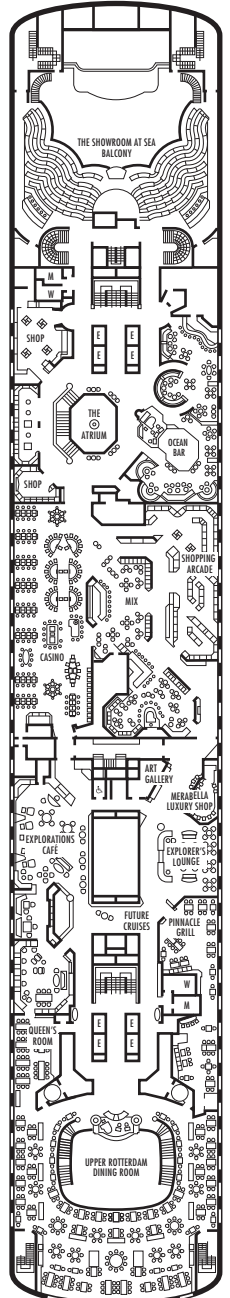

UPPER PROMENADE DECK

STATEROOM SYMBOL LEGEND

- Triple (2 lower beds, 1 sofa bed)
- Quad (2 lower beds, 1 sofa bed, 1 upper)
- △ Partial sea view
- × Fully obstructed view
- + Connecting rooms
- These staterooms have portholes instead of windows

- ★ Suites SA030, B200 & B202 and staterooms K500, G501, G502, C563, FF829 & FF831 are modified accessible, shower only with small step, step into bathroom, standard interior and exterior door size
- ♿ Staterooms CA367, EE389, EE390, G704, G706, G709 & G711 are wheelchair accessible, roll-in shower only, wheelchair-accessible doorways

SHIP SPECIFICATIONS & FACILITIES

- 1,258 Guests
- 55,575 Gross Tons
- 719 Feet Long
- Automatic Stabilizers
- 10 Guest Decks
- 8 Guest Elevators
- 4 Restaurants
- 2 Outdoor Swimming Pools (one with sliding glass roof)
- Spa & Salon
- Fitness Center
- Movie Theatre
- Duty-free Shops
- Internet Center
- Library
- Casino
- Suite Lounge
- Practice Tennis Court
- Basketball Court