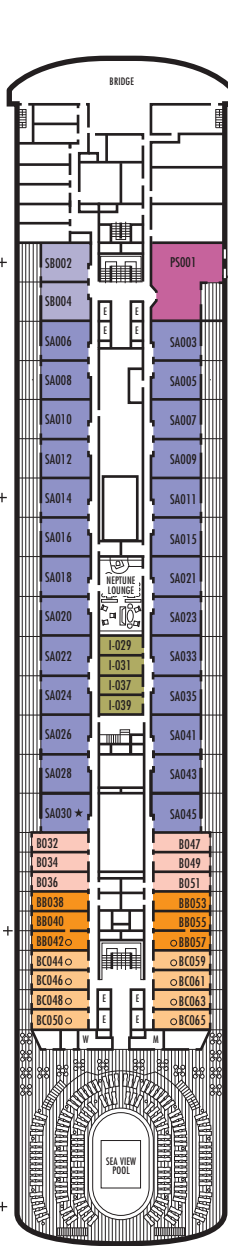

NAVIGATION DECK

Staterooms 001–065
205 ft. from bow to Stateroom 001 & 002.