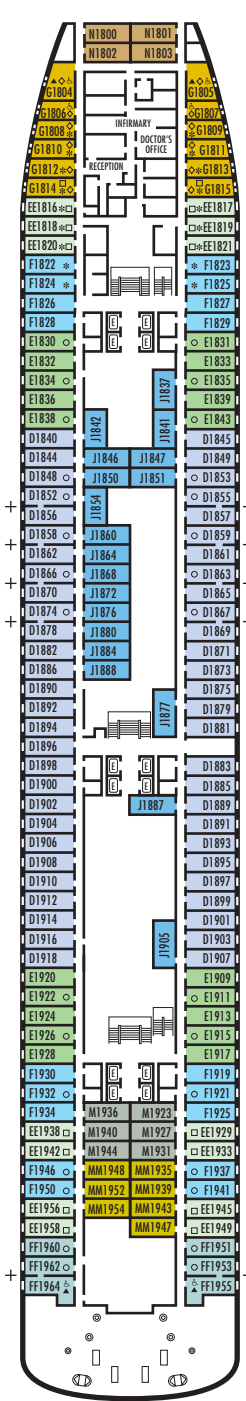

DOLPHIN DECK
Staterooms 1800–1964
90 ft. from bow to
Staterooms 1800 & 1801.

MAIN DECK
Staterooms 2500–2715
103 ft. from bow to
Staterooms 2500 & 2501.

LOWER PROMENADE DECK
Staterooms 3300–3433
118 ft. from bow to
Staterooms 3300 & 3301.

PROMENADE DECK

UPPER PROMENADE DECK

52 ft. to stern from
Staterooms 1955 & 1964.