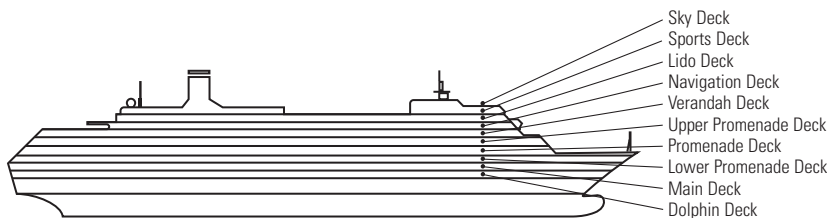

MS AMSTERDAM

DECK PLANS & STATEROOMS

The deck plans are color-coded by category of stateroom, and the category letter precedes the stateroom number in each room. All staterooms are equipped with flat-panel television, DVD player, telephone and multichannel music.

Important Note: Not all staterooms within each category have the same furniture configuration and/or facilities. Appropriate symbols within the rooms on the deck plans describe differences from the stateroom descriptions below.

VERANDAH SUITES

PS

Pinnacle Suites: Bedroom with 1 king-size bed, oversized whirlpool bath & shower, living room, dining room, dressing room, private verandah, pantry, 1 sofa bed for 2 persons, mini-bar, refrigerator, guest toilet, floor-to-ceiling windows.

SA SB

Neptune Suites: 2 lower beds convertible to 1 king-size bed, whirlpool bath & shower, large sitting area, dressing room, private verandah, 1 sofa bed for 2 persons, mini-bar, refrigerator, floor-to-ceiling windows.

A B BB BC

Vista Suites: 2 lower beds convertible to 1 queen-size bed, whirlpool bath & shower, sitting area, private verandah, mini-bar, refrigerator, floor-to-ceiling windows.

OCEAN-VIEW STATEROOMS

C D DA DD E EE F FF

Large: 2 lower beds convertible to 1 queen-size bed, bathtub & shower.

G H HH

Large: 2 lower beds convertible to 1 queen-size bed, bathtub & shower. All G-category staterooms have portholes. All H-category staterooms have partial sea views. All HH-category staterooms have fully obstructed views.

INTERIOR STATEROOMS

I J K L M MM N

Large: 2 lower beds convertible to 1 queen-size bed, shower.

VERANDAH DECK

Staterooms 6100-6228
138 ft. from bow to Staterooms 6100 & 6102.

52 ft. to stern from Staterooms 6225 & 6228.

NAVIGATION DECK