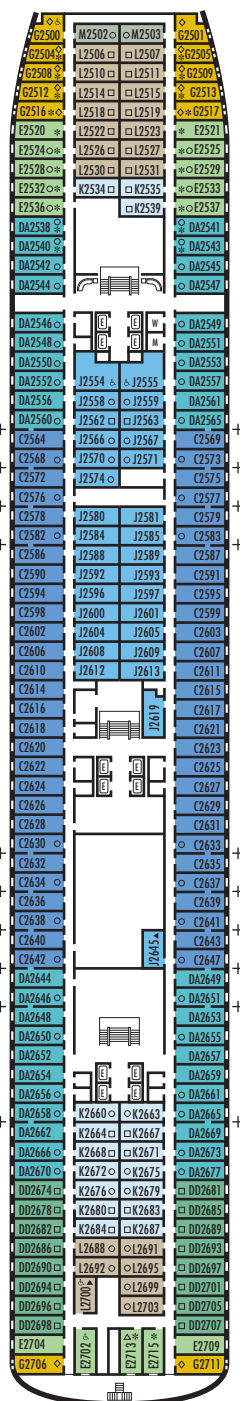

16 ft. to stern from
Staterooms 2702, 2706, 2711,
2713 & 2715.