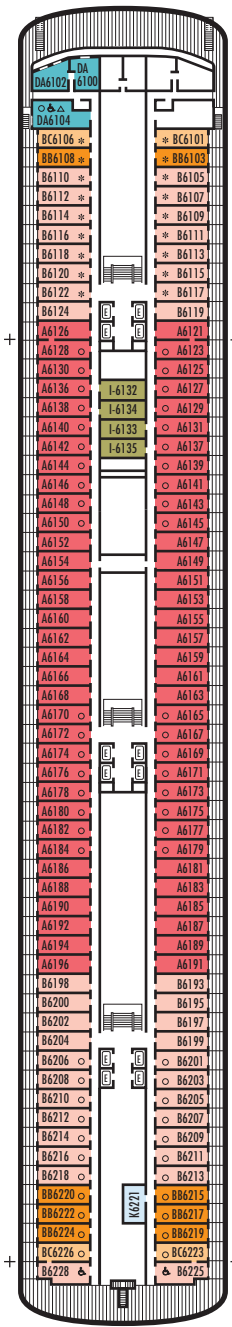

VERANDAH SUITES

PS

Pinnacle Suites: Bedroom with 1 king-size bed, oversized whirlpool bath & shower, living room, dining room, dressing room, private verandah, pantry, 1 sofa bed for 2 persons, mini-bar, refrigerator, guest toilet, floor-to-ceiling windows.

SA SB

Neptune Suites: 2 lower beds convertible to 1 king-size bed, whirlpool bath & shower, large sitting area, dressing room, private verandah, 1 sofa bed for 2 persons, mini-bar, refrigerator, floor-to-ceiling windows.

A B BB BC

Vista Suites: 2 lower beds convertible to 1 queen-size bed, whirlpool bath & shower, sitting area, private verandah, mini-bar, refrigerator, floor-to-ceiling windows.

OCEAN-VIEW STATEROOMS

C D DA DD E EE F FF

Large: 2 lower beds convertible to 1 queen-size bed, bathtub & shower.

G H HH

Large: 2 lower beds convertible to 1 queen-size bed, bathtub & shower. All G-category staterooms have portholes. All H-category staterooms have partial sea views. All HH-category staterooms have fully obstructed views.

INTERIOR STATEROOMS

I J K L M MM N

Large: 2 lower beds convertible to 1 queen-size bed, shower.

VERANDAH DECK

Staterooms 6100-6228
138 ft. from bow to Staterooms 6100 & 6102.

52 ft. to stern from Staterooms 6225 & 6228.

NAVIGATION DECK

Staterooms 7001-7058
226 ft. from bow to Staterooms 7001 & 7002.