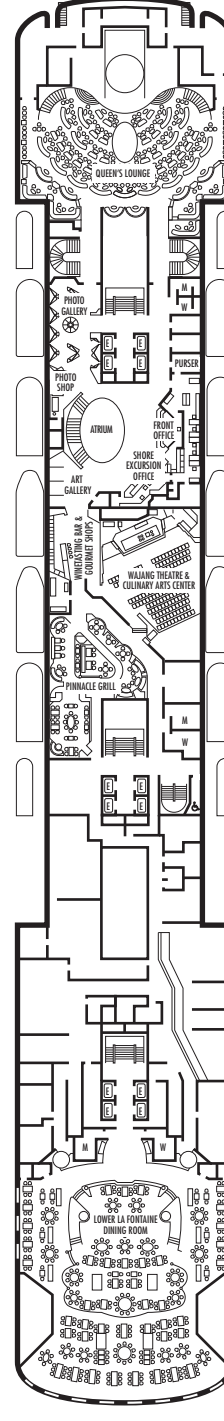

STATEROOM SYMBOL LEGEND

- Shower only
- Bathtub & shower
- ▲ 2 lower beds or converts to 1 queen-size
- Triple (2 lower beds, 1 sofa bed)
- Quad (2 lower beds, 1 sofa bed, 1 upper)
- △ Partial sea view
- X Fully obstructed view

- + Connecting rooms
- These staterooms have portholes instead of windows
- ♿ Suites SA7058 & SA7057 are wheelchair accessible with bathtub & shower. Suites B6228 & B6225 and staterooms DA6104, HH3433, EE3431, HH3428, H3394, H3393, E2702, L2700, J2555, J2554, G2500, FF1964, FF1955, G1807, G1806, G1805 & G1804 are wheelchair accessible, shower only.

SHIP SPECIFICATIONS & FACILITIES

- 1,380 Guests
- 62,735 Gross Tons
- 781 Feet Long
- Automatic Stabilizers
- 10 Guest Decks
- 12 Guest Elevators
- 4 Restaurants
- 2 Outdoor Swimming Pools (one with sliding glass roof)
- Spa & Salon
- Fitness Center
- Movie Theatre
- Duty-free Shops
- Internet Center
- Library
- Casino
- Suite Lounge
- Practice Tennis Court
- Basketball Court