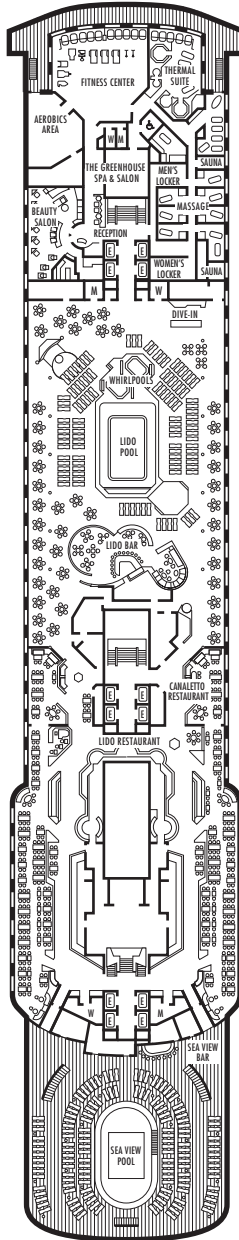

**Important Note:** Not all staterooms within each category have the same furniture configuration and/or facilities. Appropriate symbols within the rooms on the deck plans describe differences from the stateroom descriptions below.

### VERANDAH DECK

Staterooms 6100-6228  
138 ft. from bow to Staterooms 6100 & 6102.

52 ft. to stern from Staterooms 6225 & 6228.

### NAVIGATION DECK

Staterooms 7001-7058  
226 ft. from bow to Staterooms 7001 & 7002.

52 ft. to stern from Staterooms 7057 & 7058.

### LIDO DECK