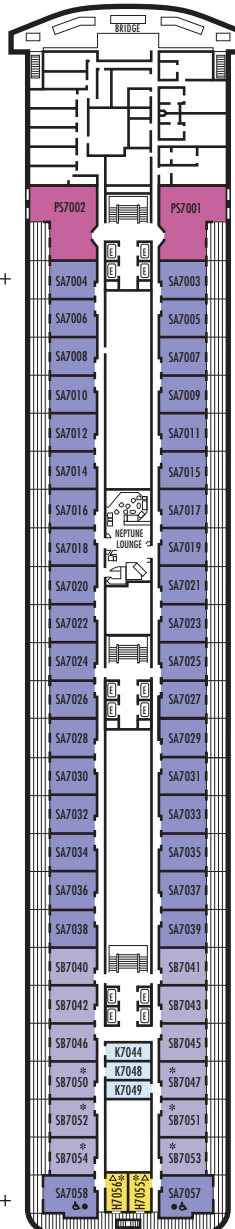

MS AMSTERDAM

DECK PLANS & STATEROOMS

The deck plans are color-coded by category of stateroom, and the category letter precedes the stateroom number in each room. All staterooms are equipped with flat-panel television, DVD player, telephone and multichannel music.

Important Note: Not all staterooms within each category have the same furniture configuration and/or facilities. Appropriate symbols within the rooms on the deck plans describe differences from the stateroom descriptions below.

VERANDAH SUITES

PS

Pinnacle Suites: Bedroom with 1 king-size bed, oversized whirlpool bath & shower, living room, dining room, dressing room, private verandah, pantry, 1 sofa bed for 2 persons, mini-bar, refrigerator, guest toilet, floor-to-ceiling windows.

SA SB

Neptune Suites: 2 lower beds convertible to 1 king-size bed, whirlpool bath & shower, large sitting area, dressing room, private verandah, 1 sofa bed for 2 persons, mini-bar, refrigerator, floor-to-ceiling windows.

A B BB BC

Vista Suites: 2 lower beds convertible to 1 queen-size bed, whirlpool bath & shower, sitting area, private verandah, mini-bar, refrigerator, floor-to-ceiling windows.

OCEAN-VIEW STATEROOMS

C D DA DD E EE F FF

Large: 2 lower beds convertible to 1 queen-size bed, bathtub & shower.

G H HH

Large: 2 lower beds convertible to 1 queen-size bed, bathtub & shower. All G-category staterooms have portholes. All H-category staterooms have partial sea views. All HH-category staterooms have fully obstructed views.

INTERIOR STATEROOMS

I J K L M MM N

Large: 2 lower beds convertible to 1 queen-size bed, shower.

VERANDAH DECK

Staterooms 6100-6228
138 ft. from bow to Staterooms 6100 & 6102.

52 ft. to stern from Staterooms 6225 & 6228.

NAVIGATION DECK