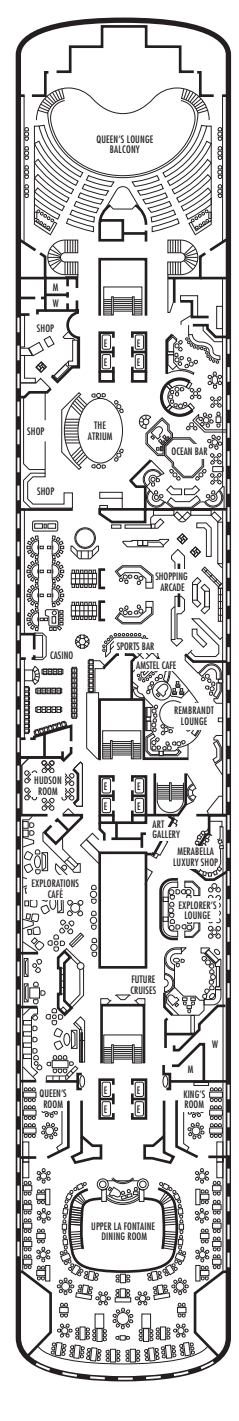

STATEROOM SYMBOL LEGEND

- Shower only
- Bathtub & shower
- ▲ 2 lower beds or converts to 1 queen-size
- Triple (2 lower beds, 1 sofa bed)
- Quad (2 lower beds, 1 sofa bed, 1 upper)
- △ Partial sea view
- X Fully obstructed view

- + Connecting rooms
- These staterooms have portholes instead of windows
- ♿ Suites SA7058 & SA7057 are wheelchair accessible with bathtub & shower. Suites B6228 & B6225 and staterooms DA6104, HH3433, EE3431, HH3428, H3394, H3393, E2702, L2700, J2555, J2554, G2500, FF1964, FF1955, G1807, G1806, G1805 & G1804 are wheelchair accessible, shower only.

SHIP SPECIFICATIONS & FACILITIES

- 1,380 Guests
- 62,735 Gross Tons
- 781 Feet Long
- Automatic Stabilizers
- 10 Guest Decks
- 12 Guest Elevators
- 4 Restaurants
- 2 Outdoor Swimming Pools (one with sliding glass roof)
- Spa & Salon
- Fitness Center
- Movie Theatre
- Duty-free Shops
- Internet Center
- Library
- Casino
- Suite Lounge
- Practice Tennis Court
- Basketball Court