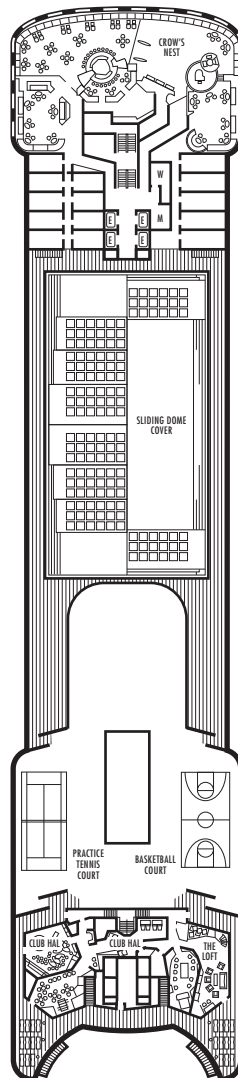

SPORTS DECK

SKY DECK