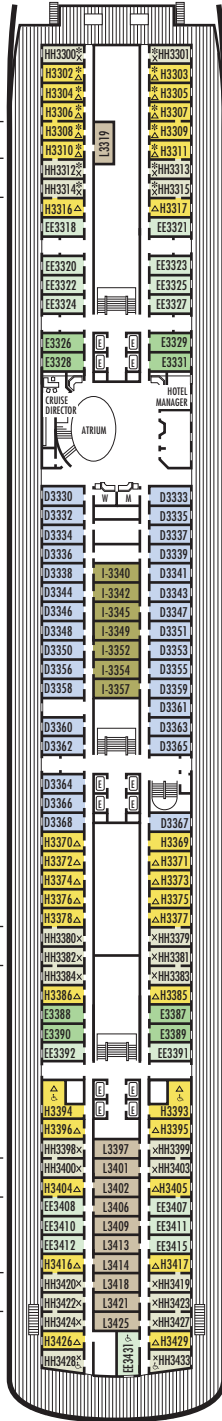

21 ft. to stern from
Staterooms 3428, 3431 & 3433.