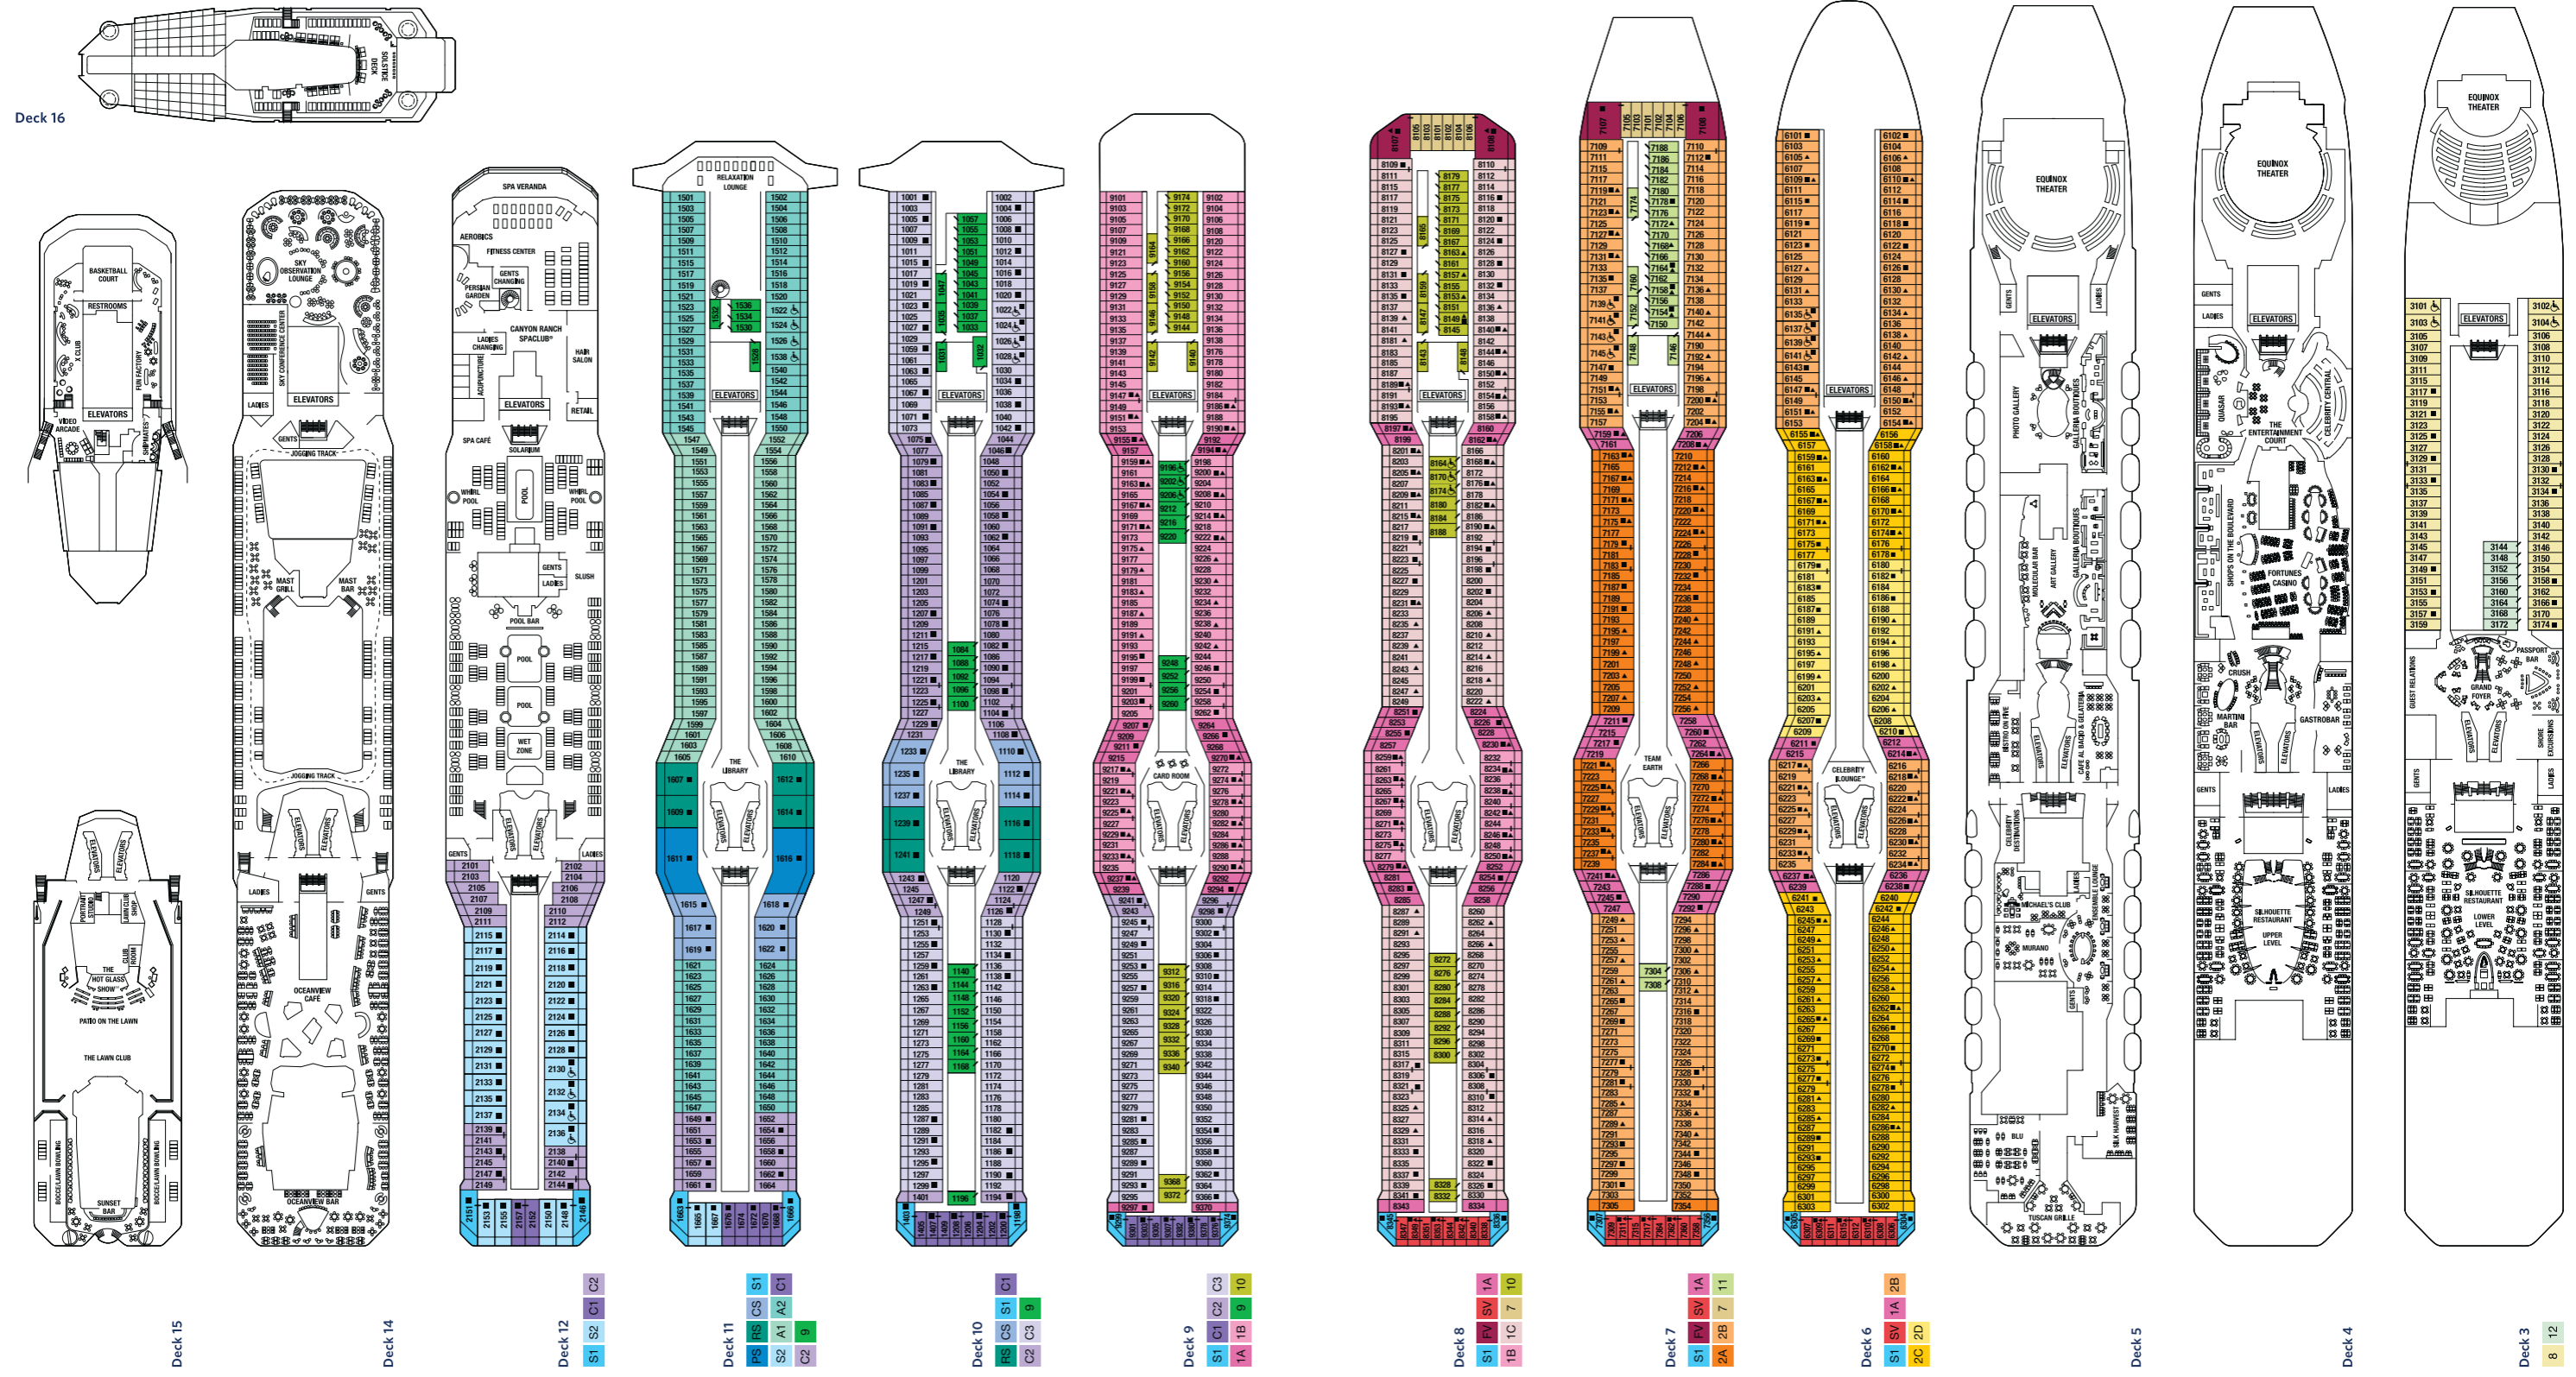

Celebrity EquinoxSM Deck Plans

Celebrity EquinoxSM
 Occupancy: 2,850
 Tonnage: 122,000
 Length: 1,041 feet (317 metres)
 Electric Current: 110/220 AC
 Ship's Registry: Malta
 Entered Service: 2009

Staterooms with an upper bed and sofa bed accommodate a maximum of four guests. Accessible staterooms with a sofa bed accommodate a maximum of three guests. Accessible suites with a sofa bed accommodate a maximum of four guests. Staterooms 1547, 1549, 1552, and 1554 have partially obstructed views. Staterooms 2130, 2132, 2134 and 2136 have roll-in showers, no bathtubs. 2C Balcony Staterooms have partially obstructed balcony views. 2D Balcony Staterooms and Staterooms 1547, 1549, 1552, 1553 and 1554 have obstructed balcony views.

Deck plan shown is Celebrity Equinox, which represents an example of a Solstice Class ship. Facilities and venues may vary by ship. The deck plan is designed to give an overview of the layout of a typical Solstice Class ship, indicating the location of facilities and staterooms by stateroom number. The deck plan is not an exact blueprint or to scale, and is subject to change. Should you have specific needs or require additional information regarding a particular stateroom, please contact our Reservations Department, your travel agent or cruise specialist.