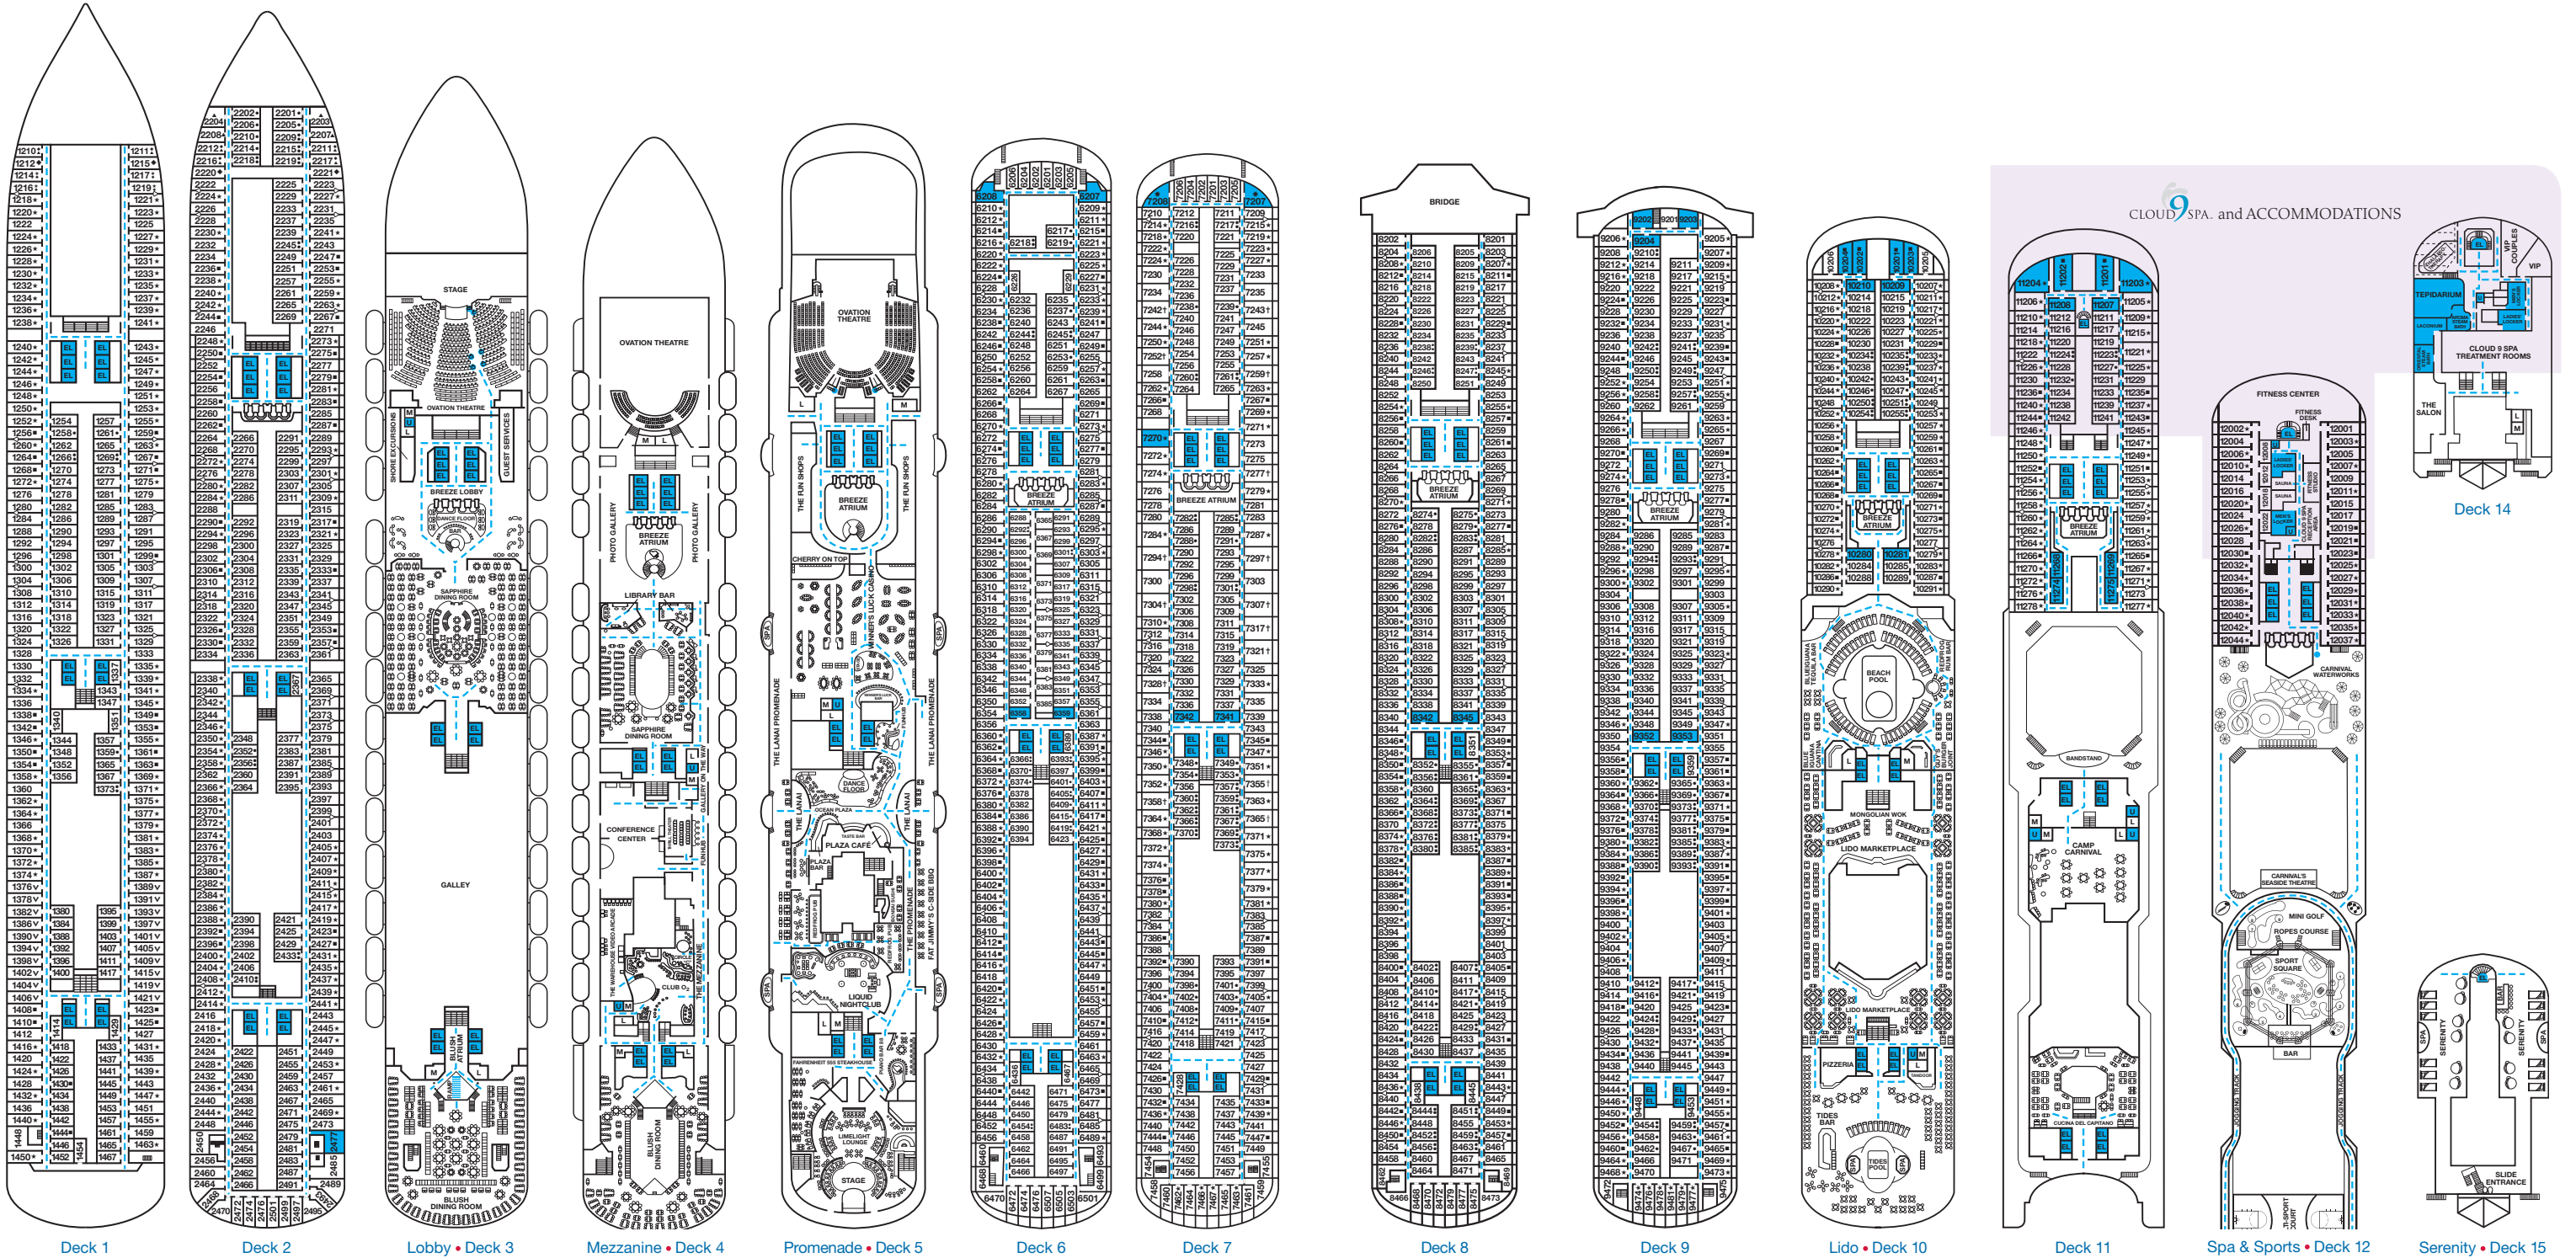

ACCOMMODATIONS SYMBOL LEGEND

- ▲ Twin Bed and Single Sofa Bed
- ★ 2 Twin Beds (convert to King) and Single Sofa Bed
- 2 Twin Beds (convert to King) and 1 Upper Pullman
- ⋮ 2 Twin Beds (convert to King) and 2 Upper Pullmans
- 2 Twin Beds (convert to King), Single Sofa Bed and 1 Upper Pullman
- † 2 Twin Beds (convert to King) and Double Sofa Bed
- ▼ 2 Twin Beds (convert to King), Single Sofa Bed and 2 Upper Pullmans. Beds do not convert to King when both Upper Pullmans in use.
- ◆ Stateroom with 2 Porthole Windows
- ◁ Connecting staterooms (ideal for families and groups of friends)
- ✳ Twin Beds do not convert to a King Bed.
- U Unisex Wheelchair Accessible Restroom
- Accessible Routes including Ramps
- Modified Staterooms, Restrooms, Elevators, Lifts and other Accessible Areas
- ⊘ All accommodations are non-smoking.

Spa accommodations include private access, special amenities and priority reservations at the Cloud 9 Spa.

Gross Tonnage: 130,000 Length: 1,004 Feet Beam: 122 Feet  
 Cruising Speed: 20 Knots Guest Capacity: 3,690 (Double Occupancy)  
 Total Staff: 1,386 Registry: Panama

CLOUD 9 SPA and ACCOMMODATIONS

Deck 14